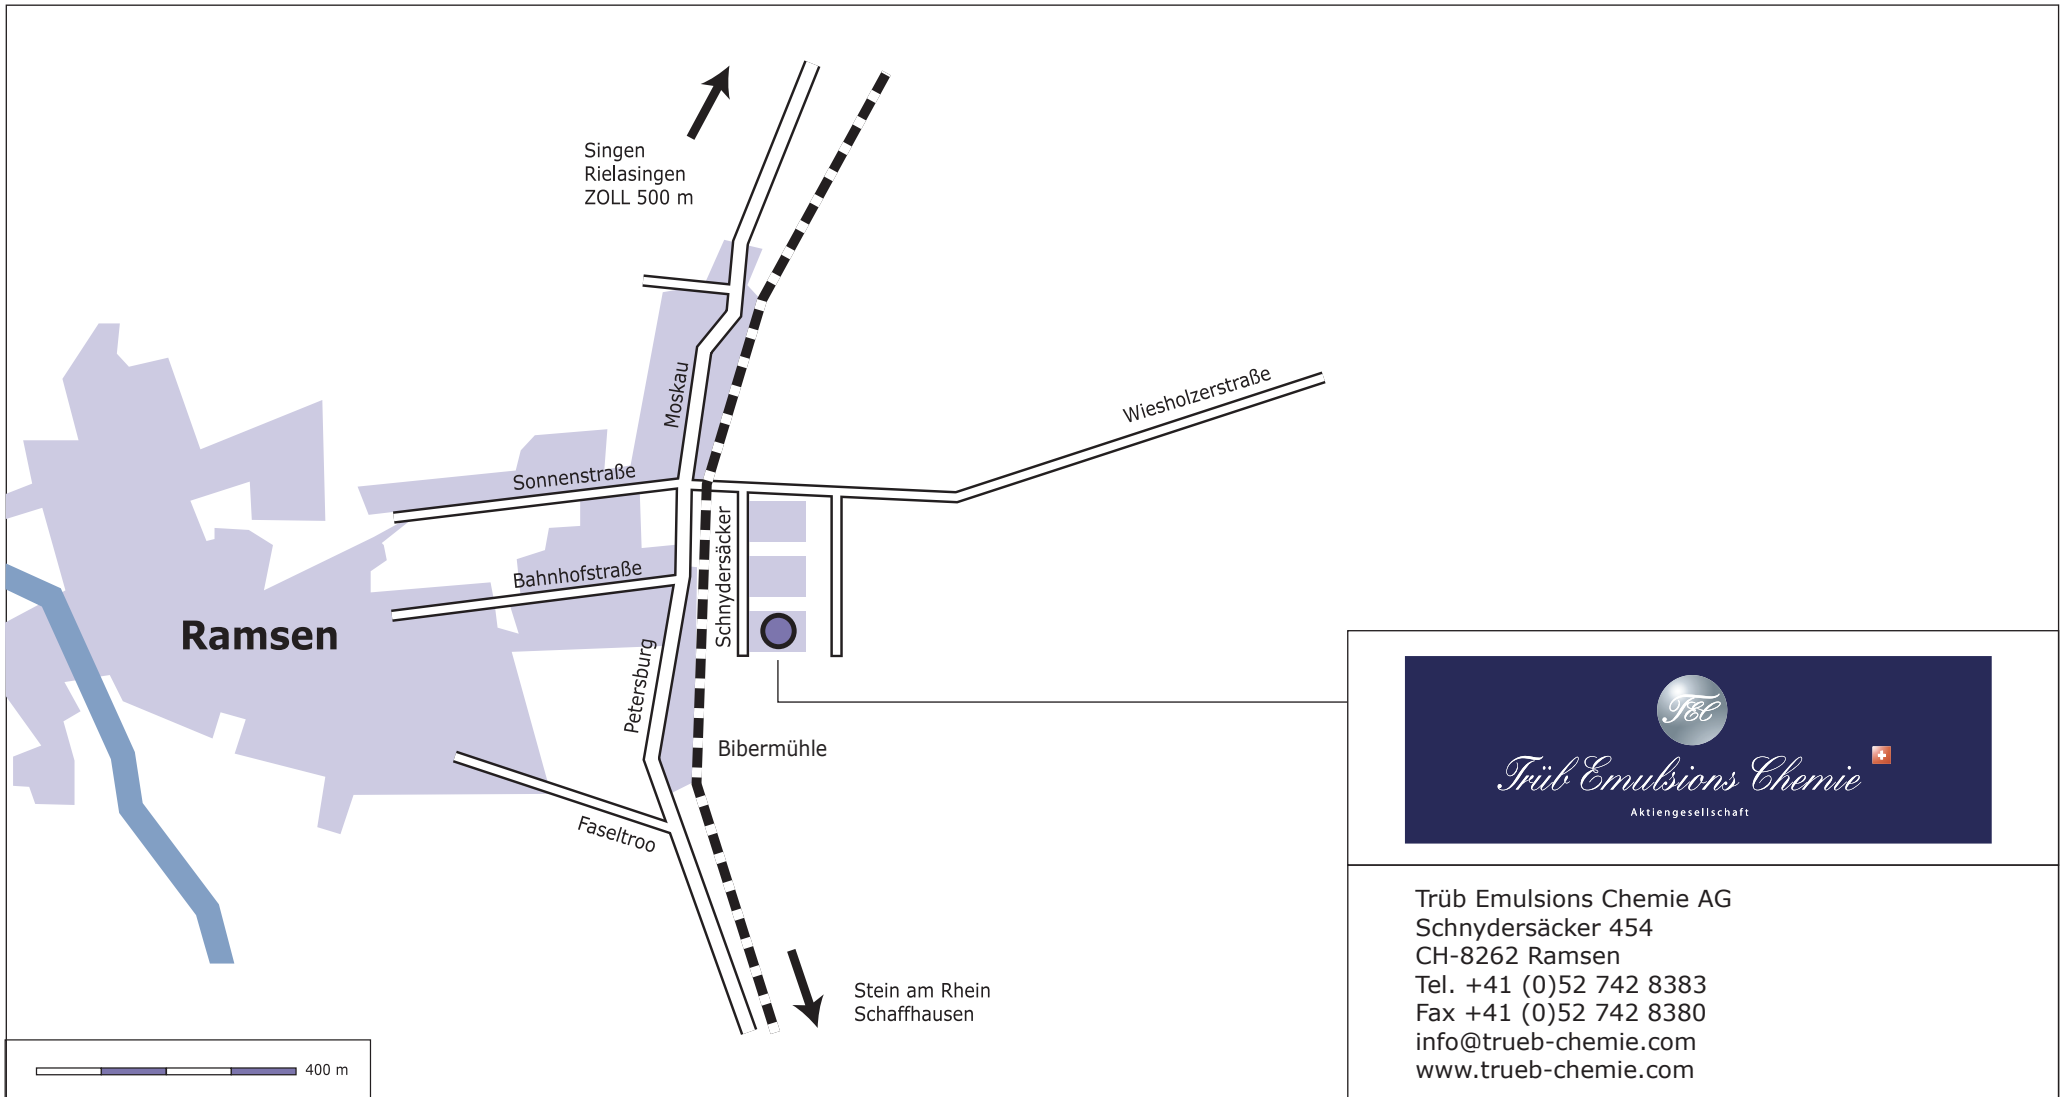

Trüb Emulsions Chemie AG
Schnydersäcker 454
CH-8262 Ramsen
Tel. +41 (0)52 742 8383
Fax +41 (0)52 742 8380
info@trueb-chemie.com
www.trueb-chemie.com