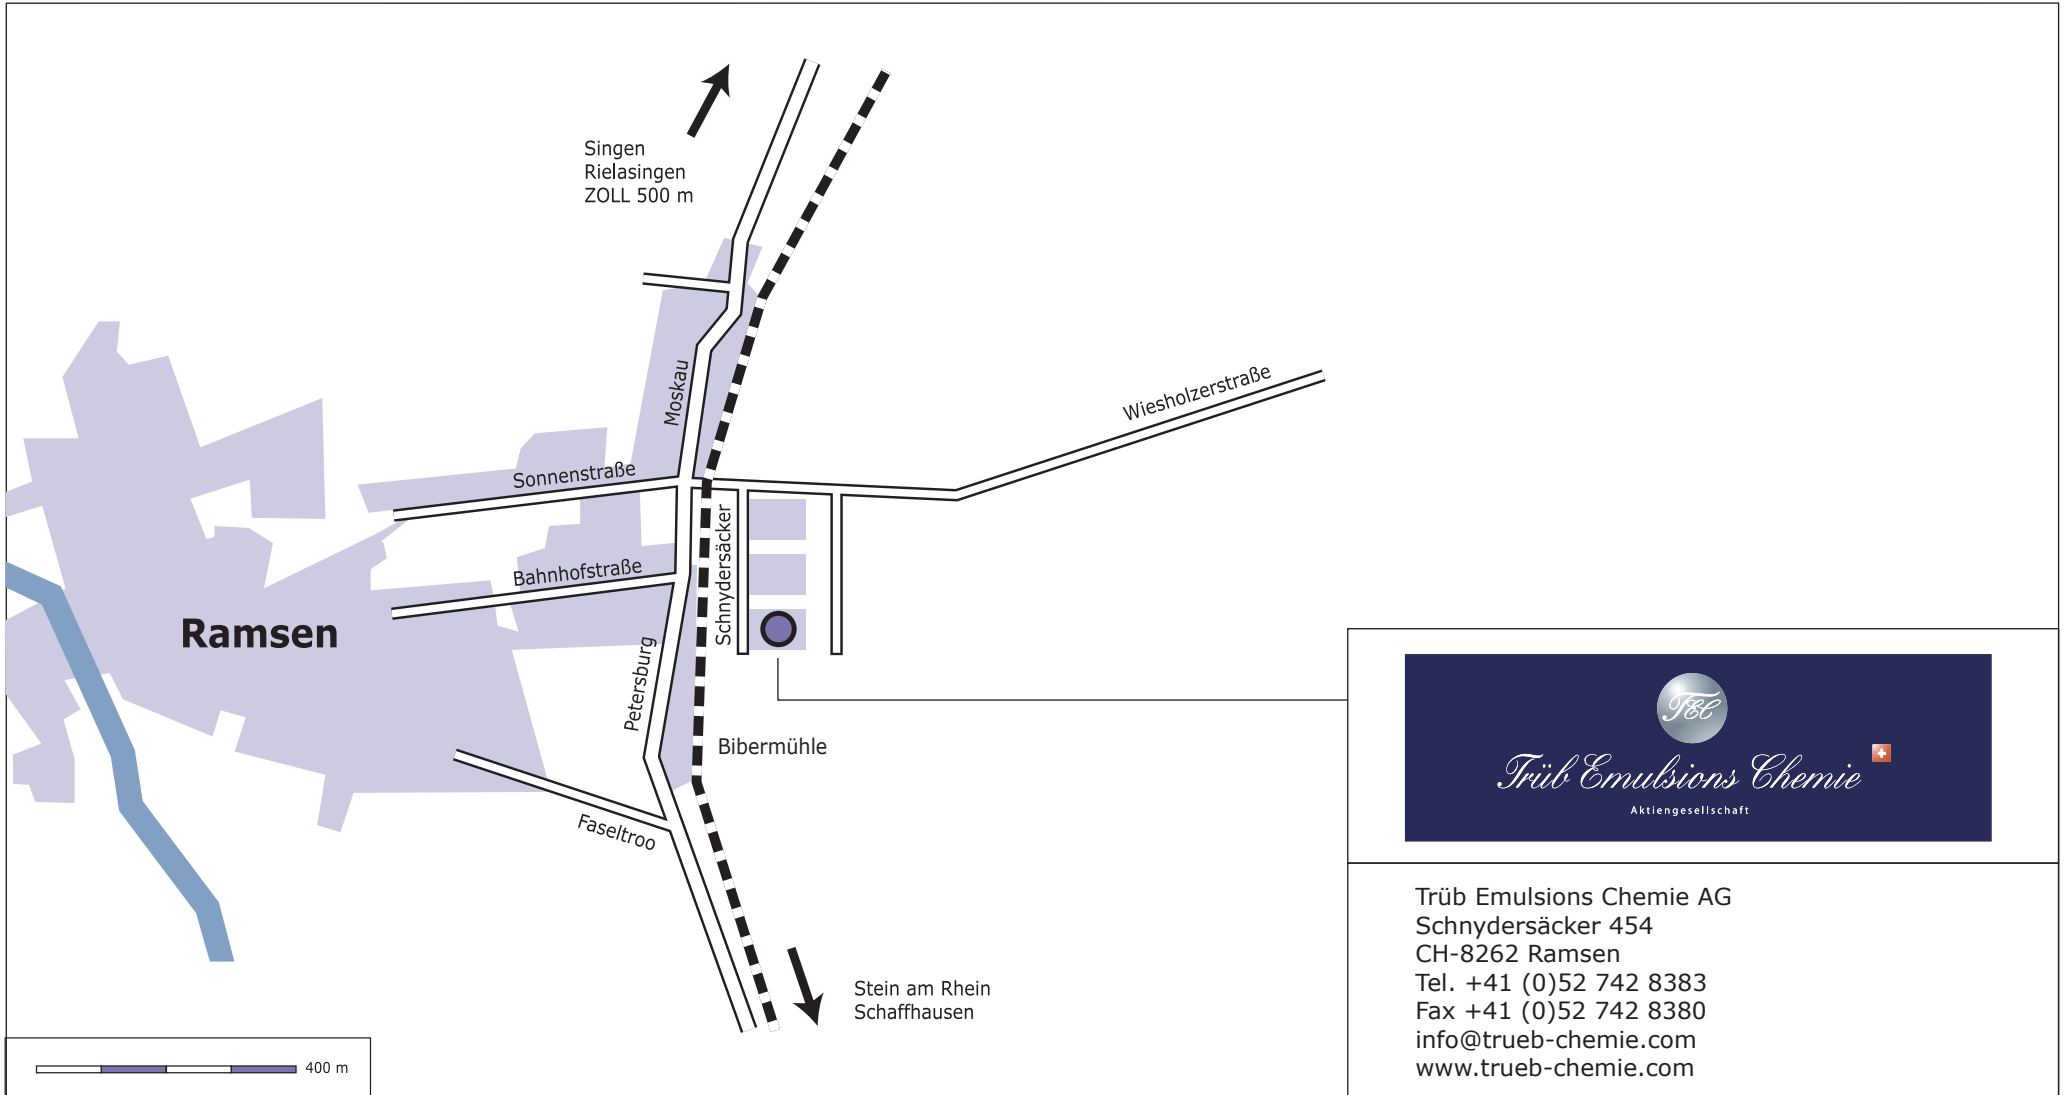

Trüb Emulsions Chemie AG
Schnydersäcker 454
CH-8262 Ramsen
Tel. +41 (0)52 742 8383
Fax +41 (0)52 742 8380
info@trueb-chemie.com
www.trueb-chemie.com