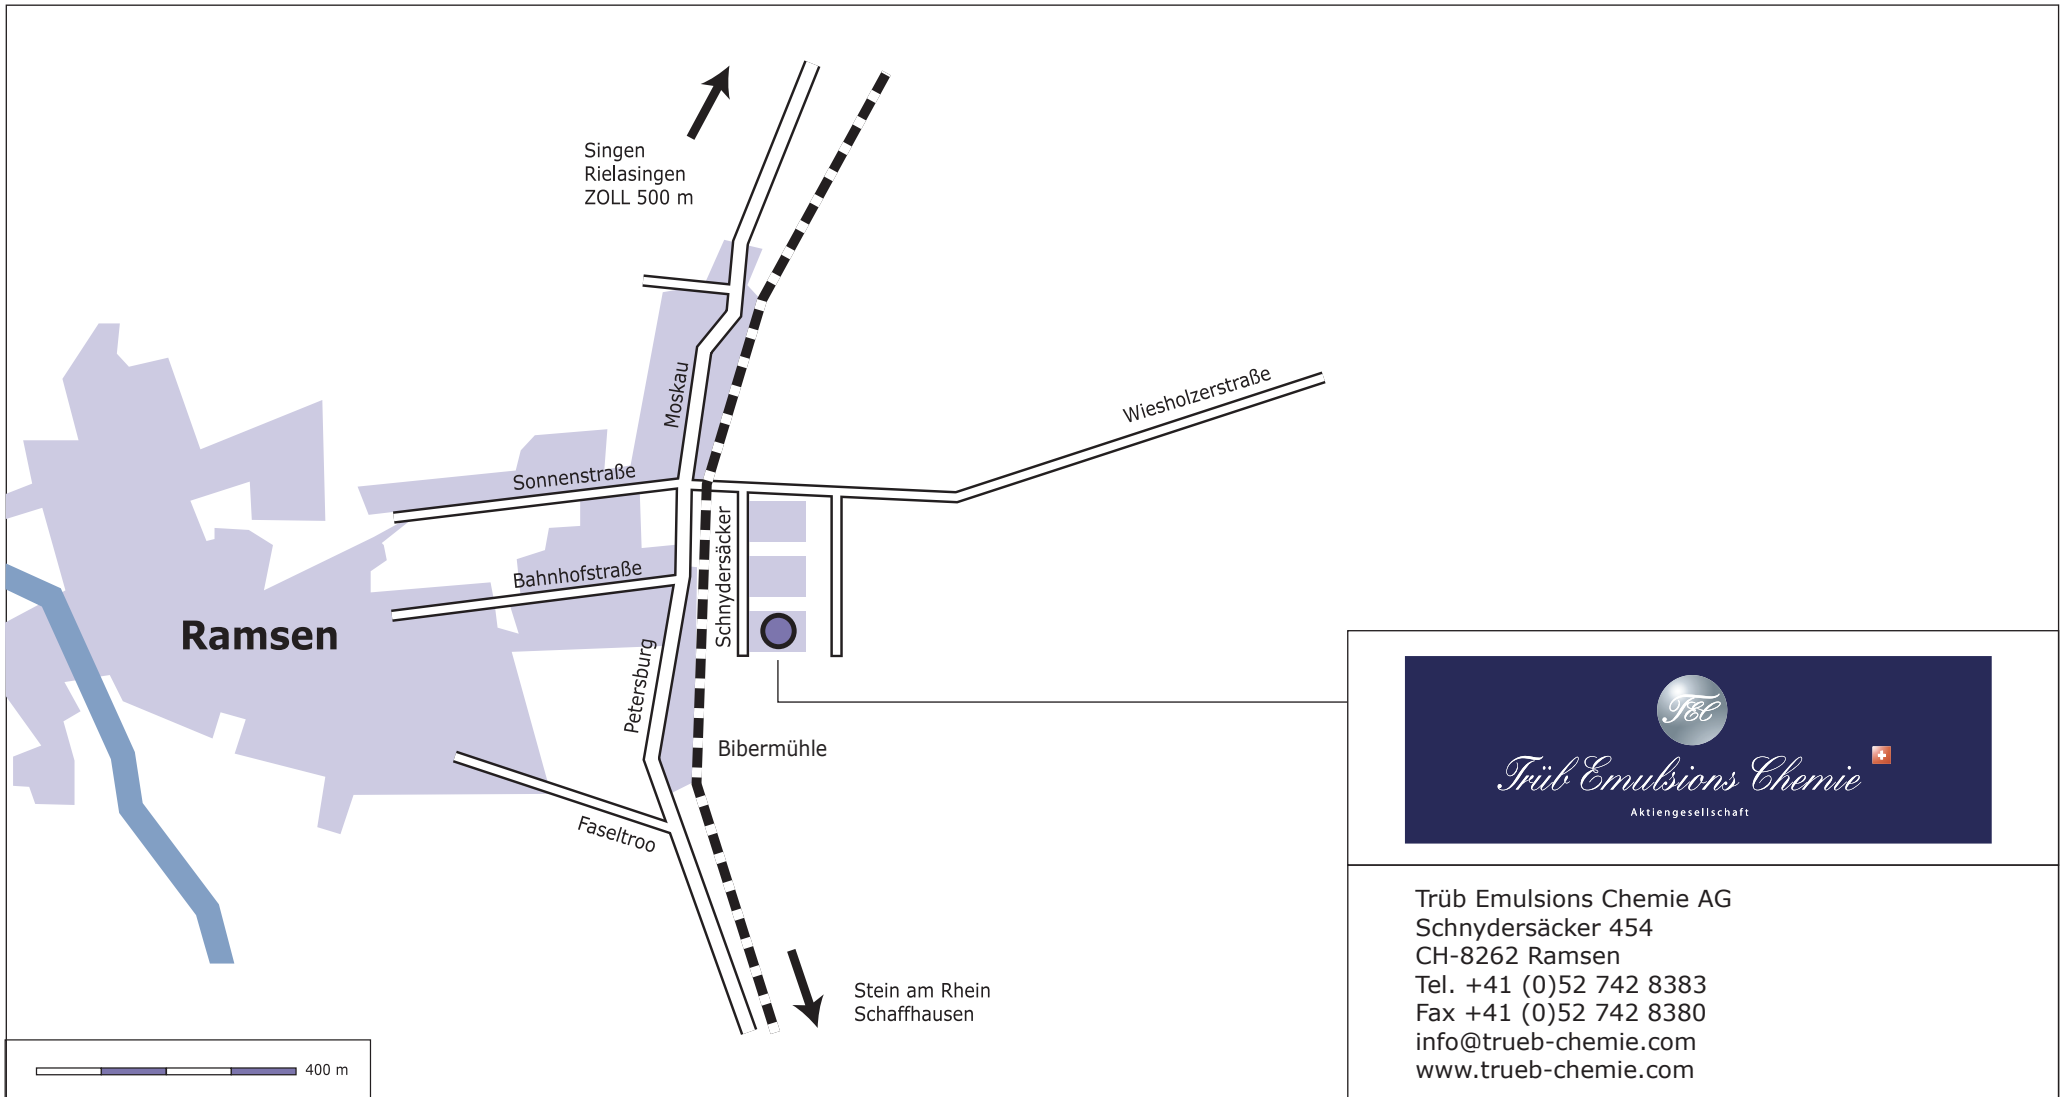

Trüb Emulsions Chemie AG
 Schnydersäcker 454
 CH-8262 Ramsen
 Tel. +41 (0)52 742 8383
 Fax +41 (0)52 742 8380
 info@trueb-chemie.com
 www.trueb-chemie.com

Directions from Zurich and the Kloten Airport

- leaving Zurich or the Kloten Airport, take the Autobahn N1 towards Winterthur/St. Gallen.
- Exit from the Autobahn towards Schaffhausen. At the Andelfingen/Stein am Rhein Exit, go right towards Stein am Rhein.
- In Stein am Rhein, go towards Singen (D)/Ramsen.
- In Ramsen 200m after the Railroad Station cross the railroad tracks on the right and immediately go right again.
- you will find us in the last building on the left side at the same level as the Railroad Station.

We wish you a pleasant journey and look forward to meeting you.

TRÜB EMULSIONS CHEMIE AG

"Emergency Telephone Number" +49 (0)52 7428383